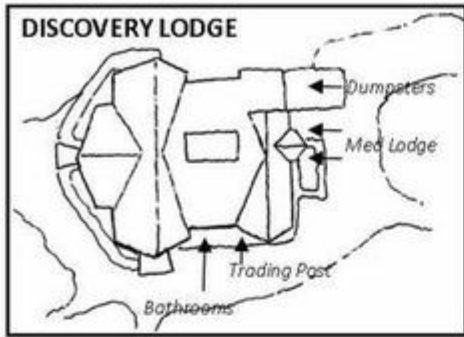

PACIFIC OCEAN

TO CAMP CLARK

TO HWY. 101

OVERFLOW PARKING

LEWIS AND CLARK TRAIL

MAIN

SHOTGUN

FORT CLATSOP

OLD FLAGPOLE

TRAIL TO

PARADE GROUNDS

DL

SHOWER HOUSE

Pine Ridge

Chinook

ARCHERY

RIFLE

Brownsea Island

Totem Pole

NATURE

Ordway

Mandan

Council Bluff

CLIMBING

Columbia

CHapel

Schooner

Bunyan

OBIE

Baden

RANGERS

SHOWER HOUSE

Lookout

CHINIDERE

STAGECRAFT

CAMP CRAFT

COMMIE SHACK

CAMPFIRE BOWL

Struan

HANDICRAFT

LAKE CHAMBERLAIN

Pirates

WATERFRONT

Buccaneer

White Eagle

▲ Campsite

● PROGRAM AREA

— Service road, vehicle accessible

- - - Pedestrian trail, emergency vehicles only

— Pedestrian trail only