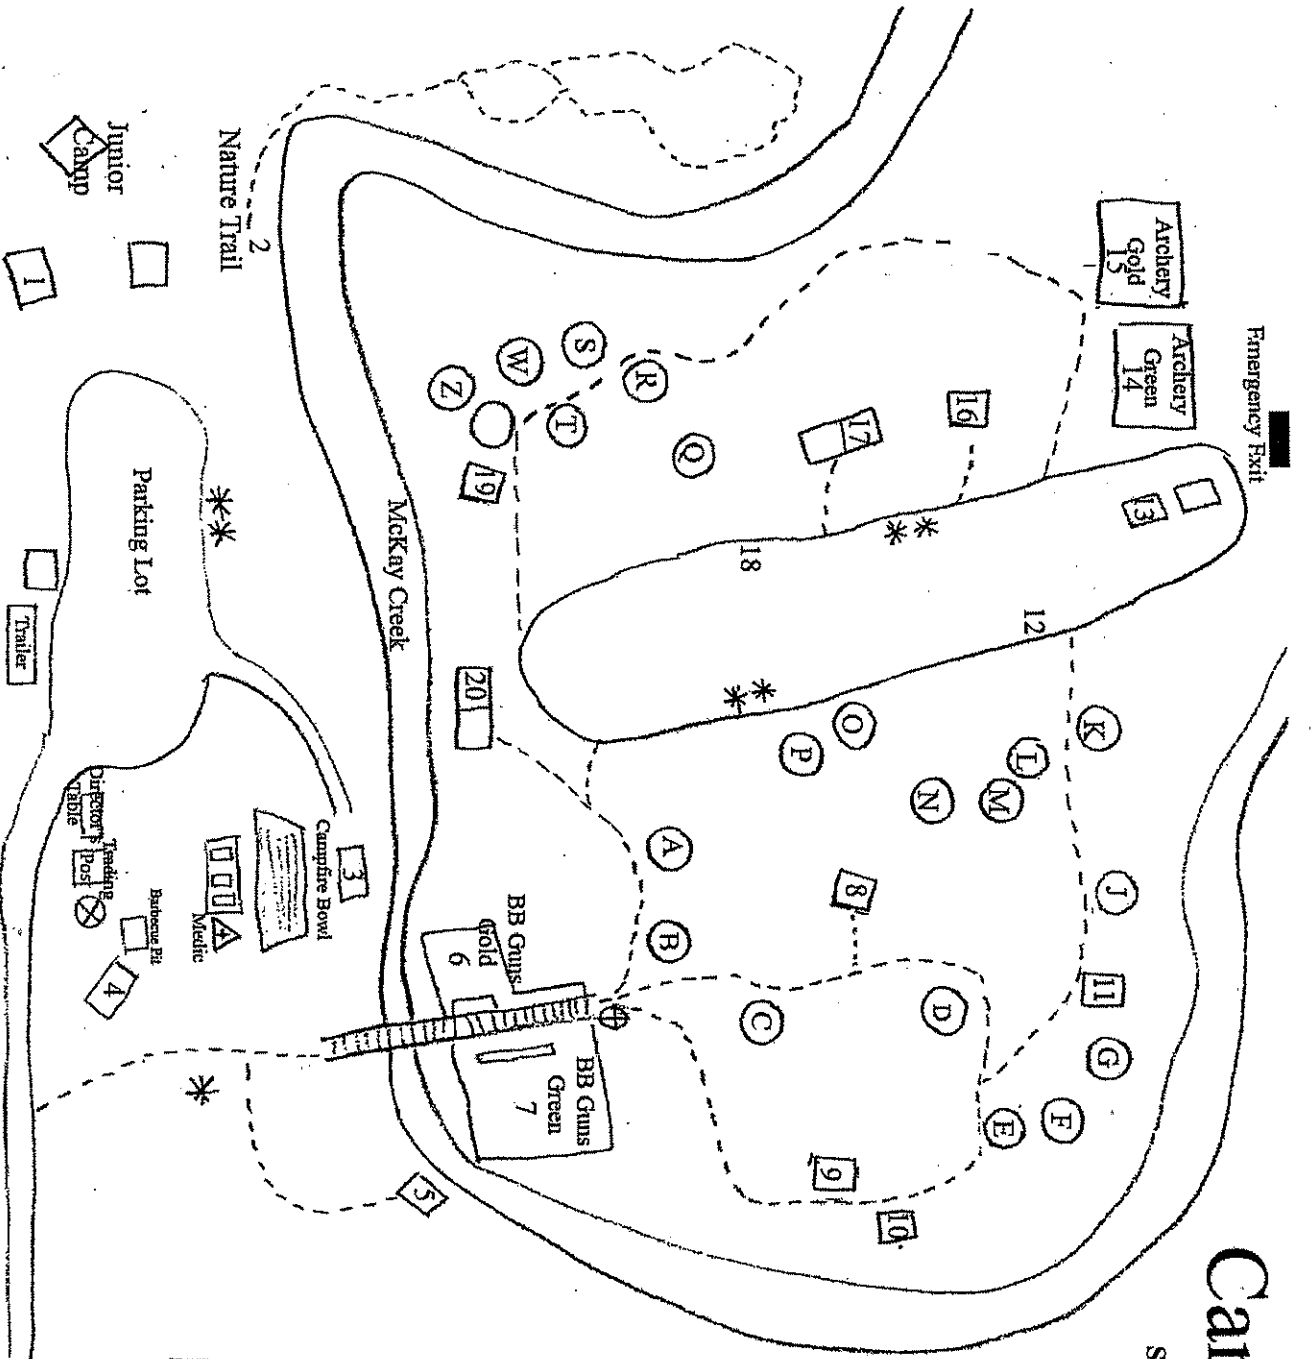

Camp Ireland

Station Locations TBA

Map not to scale; stations/locations subject to change

- Key**
- = Den Site
 - = Program Station
 - ⊕ = Water Source
 - * = Kybo