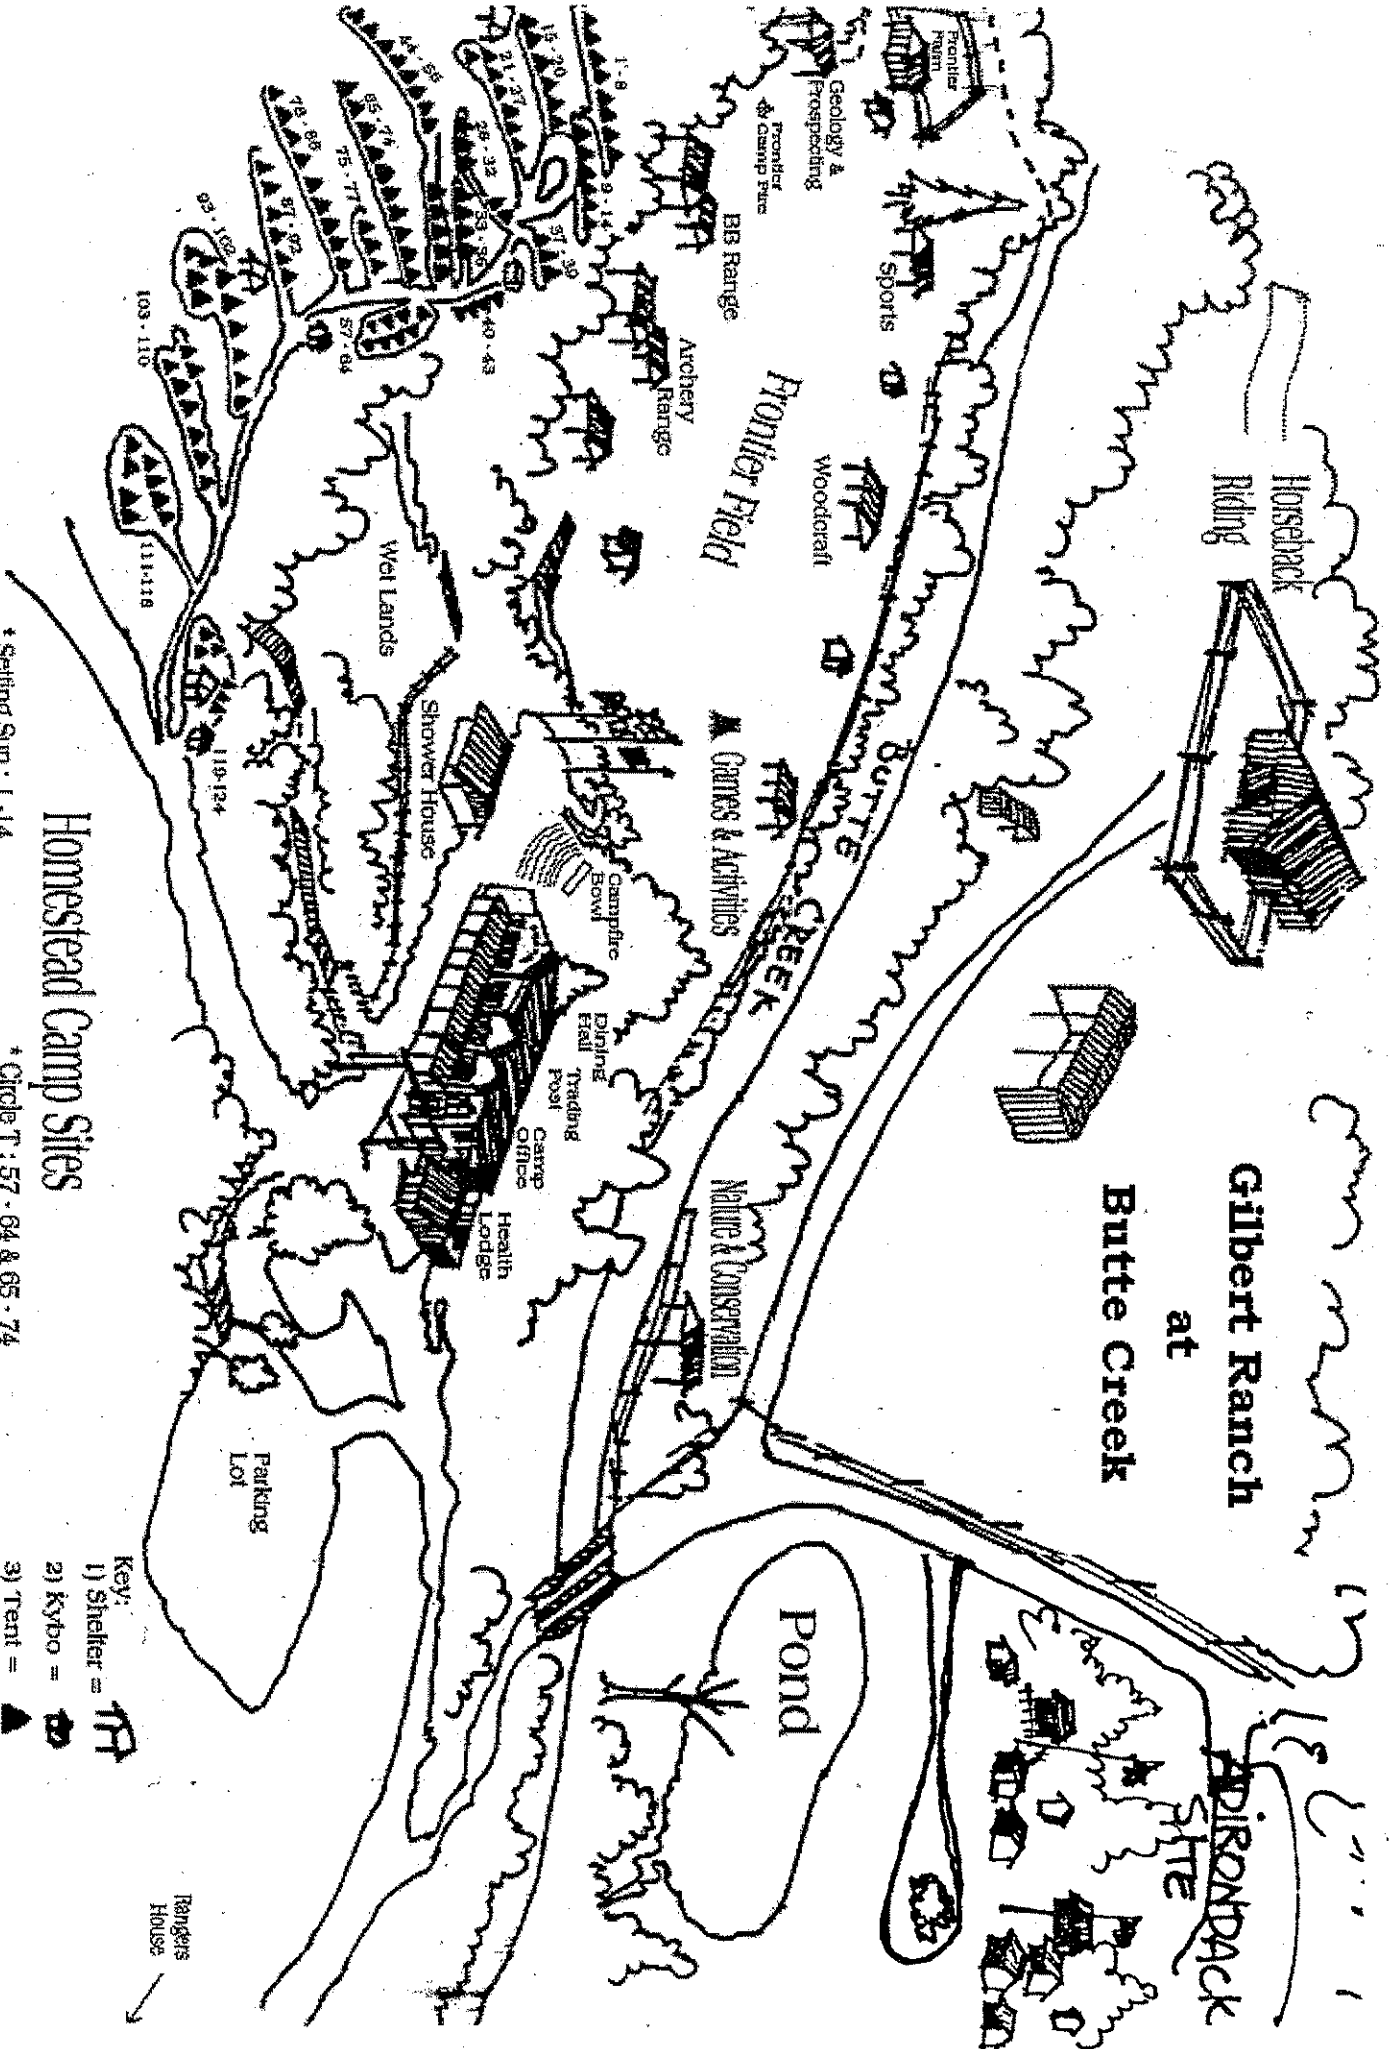

Horseshack  
Riding

Gilbert Ranch  
at

Butte Creek

ADIRONDACK  
SITE

Homestead Camp Sites

- \* Selling Sun : 1-14
- \* Lazy B : 15-27 & 37-39
- \* Yellow Rose : 28-36 & 40-43
- \* Happy River : 44-56

- \* Circle T : 57-64 & 65-74
- \* 2 of Hearts : 75-77 & 78-82
- \* Flying J : 83-102 & 103-110
- \* Rocking K : 111-118 & 119-124

- Key:
- 1) Shelter =
  - 2) kyo =
  - 3) Tent =
  - 4) Boardwalk =
  - 5) Fence =

Rangers  
House