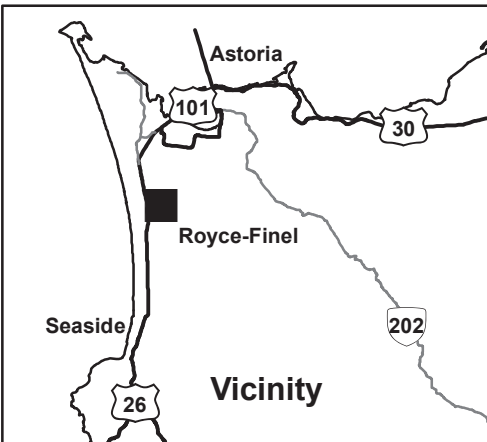

# Royce-Finel

### Cullaby Lake

### Clatsop County Oregon

Canoe Launch:  
 46° 5.739' N  
 123° 54.345' W  
 Canoe Landing:  
 46° 5.752' N  
 123° 54.179' W

-  Canoe Launch
-  Canoe Landing
-  Flag
-  Kybo
-  Patrol site
-  Water
-  Royce-Finel trails
-  Roads