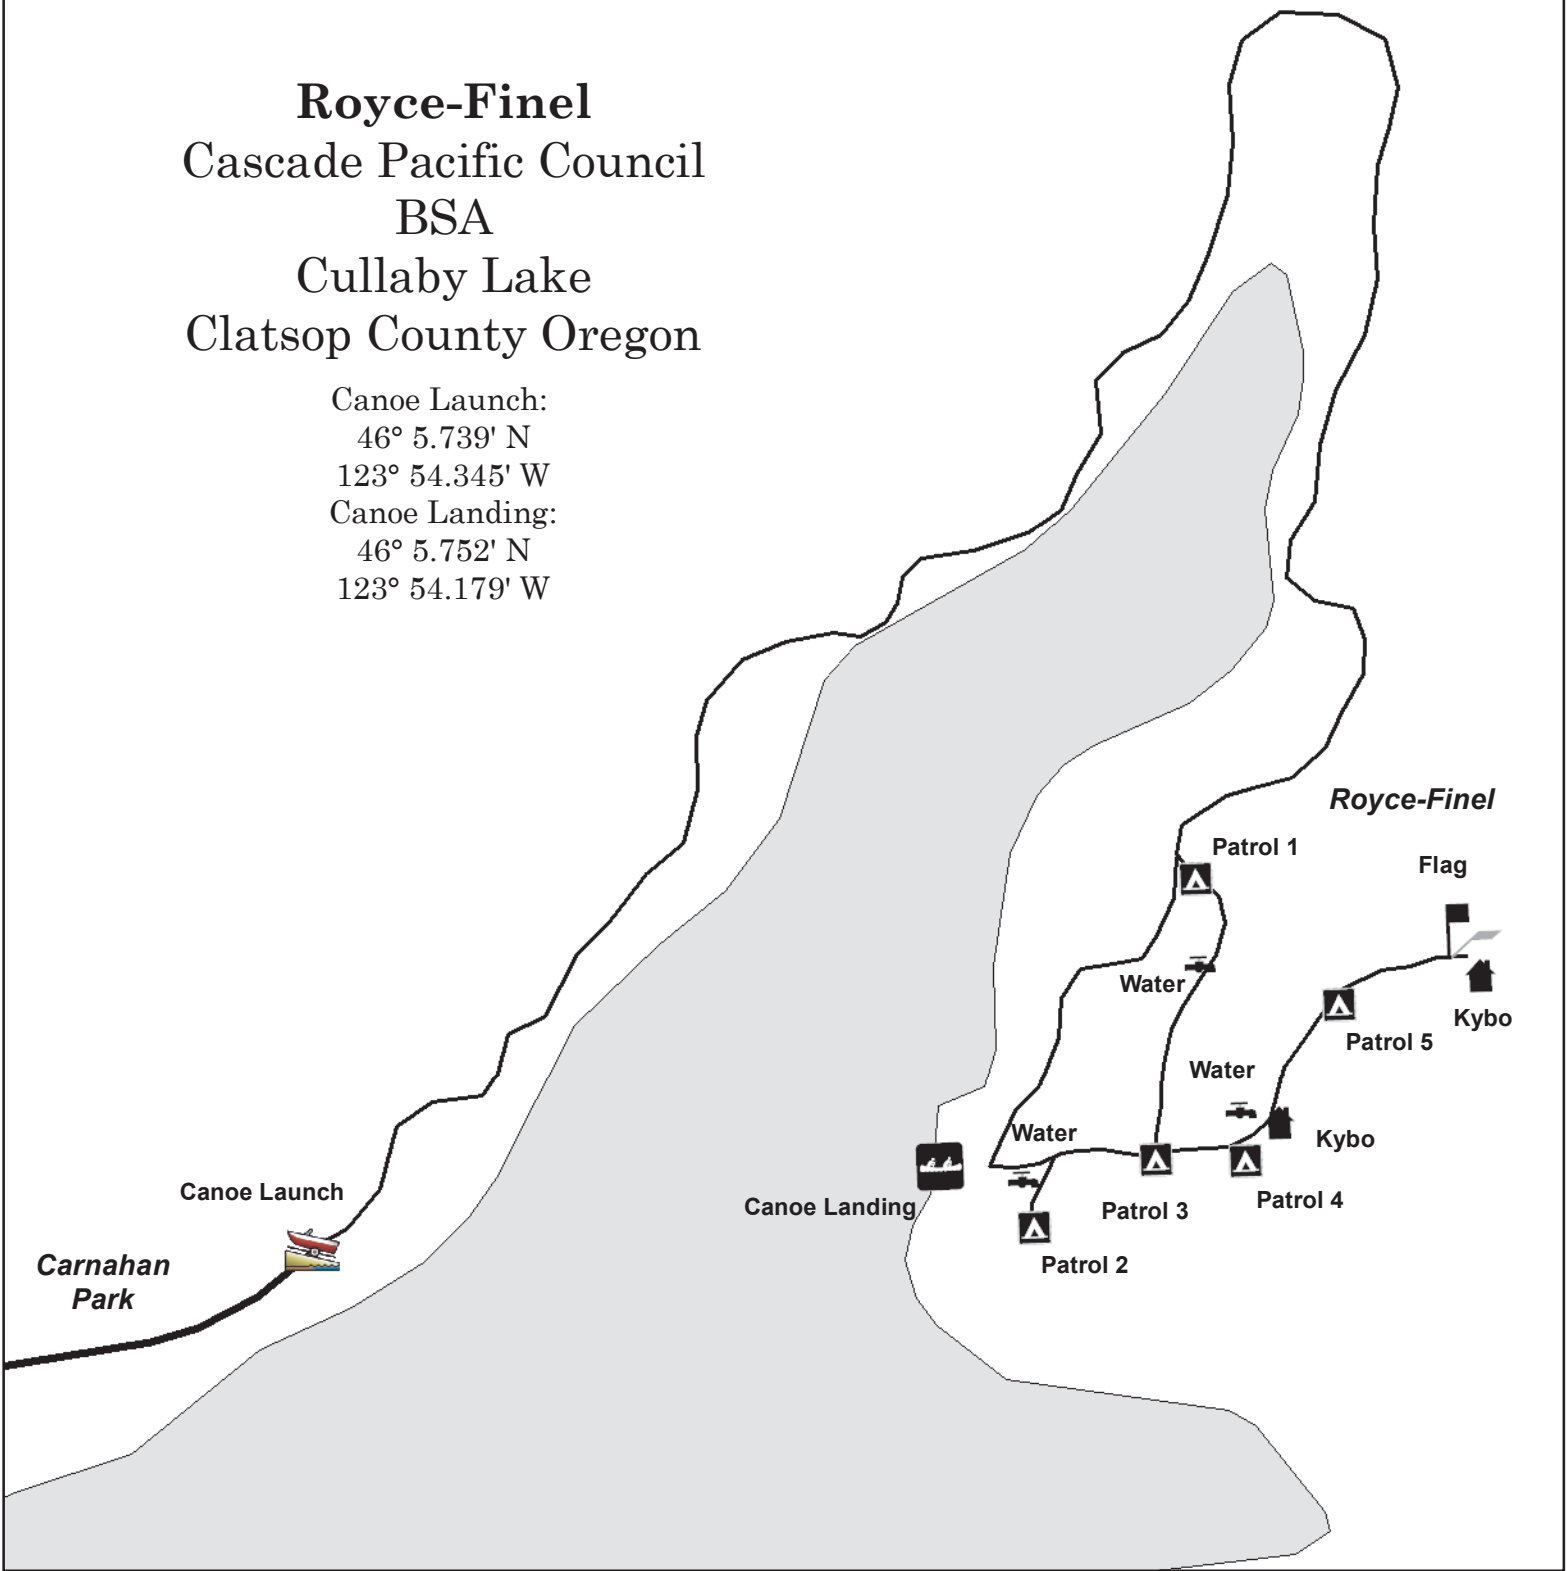

# Royce-Finel

## Cascade Pacific Council BSA

### Cullaby Lake

### Clatsop County Oregon

Canoe Launch:  
 46° 5.739' N  
 123° 54.345' W  
 Canoe Landing:  
 46° 5.752' N  
 123° 54.179' W

-  Canoe Launch
-  Canoe Landing
-  Flag
-  Kybo
-  Patrol site
-  Water
-  Royce-Finel trails
-  Roads